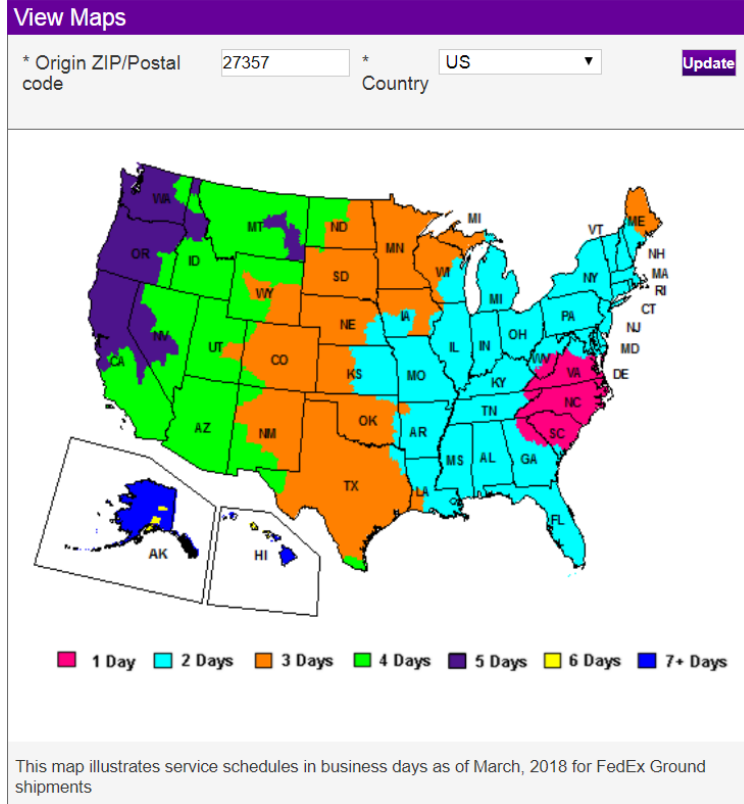

FEDEX GROUND DELIVERY MAP FROM 27357

- FedEx Ground makes residential deliveries on Saturday; no Monday deliveries.
- Times are average, expected delivery times, not guaranteed.
- FedEx Express services such as overnight, 2nd day, etc., are expected delivery times. If FedEx does not deliver on time, only the difference between the delivery and additional express charge is refunded, per FedEx policy over which we have no control.

- ALL ORDERS RECEIVED AFTER 12 PM WILL SHIP THE NEXT DAY.
- WE STRIVE TO FILL ALL ORDERS WITHIN 48 HOURS; ITEM AVAILABILITY CAN CAUSE DELAYS AND YOU WILL BE NOTIFIED.

USPS PRIORITY MAIL DELIVERY MAP FROM 27357