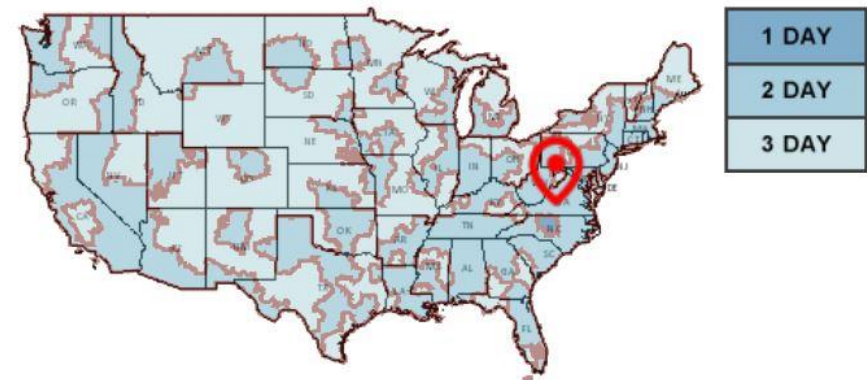

FEDEX GROUND DELIVERY MAP FROM 27357

- FedEx Ground makes residential deliveries on Saturday; no Monday deliveries.
- Times are average, expected delivery times, not guaranteed.
- FedEx Express services such as overnight, 2nd day, etc., are expected delivery times. If FedEx does not deliver on time, only the difference between the delivery and additional express charge is refunded, per FedEx policy over which we have no control.

- ALL ORDERS RECEIVED AFTER 12 PM WILL SHIP THE NEXT DAY.
- WE STRIVE TO FILL ALL ORDERS WITHIN 48 HOURS; ITEM AVAILABILITY CAN CAUSE DELAYS AND YOU WILL BE NOTIFIED.

USPS PRIORITY MAIL DELIVERY MAP FROM 27357

- The USPS delivers six days per week.
- Times are average, expected delivery times, not guaranteed.
- We have no control over delayed delivery.

USPS FIRST CLASS MAIL

Shipping by First Class can range from 6 to 10 days for delivery.